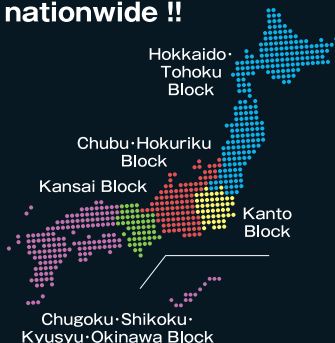

QUALIFYING TOURNAMENT

New Men's & Women's Pro-Am Awards Tour Born!!

QT will be held at national venues

(Apply for up to 3 venues)

QT Prize Money Present

Eligibility

- Male and female professional golfers
- Male and female amateur golfers (HDCP less than 17)
- Overseas professional and amateur golfers (Above junior high school students with HDCP less than 17)

QT Entry Fee

¥88,000 (Tax included)

Application Terms

Currently being accepted

Execution Dates

Follow each country's QT date

Pass or Fail

18 holes stroke play. Pass and fail is determined based on the ratio of the number of participants out of those who have achieved the required grade.

Vanues

• Players must decide the block to participate beforehand.
• Up to 3 courses can be applied. No more can be applied for any reason.
• Entry fee must be paid at each vanues.

QT Prize Money

The prize is paid to the top 5 players at each vanues with 50 or more players.

- 1st price: ¥150,000
- 2nd price: ¥100,000
- 3rd price: ¥90,000
- 4th price: ¥80,000
- 5th price: ¥80,000

*In order to participate in the WDC Tour, players must first pass the QT of the Section 3 Gold Tour. Please note that the midway participation from the Section 2 Platinum Tour & Section 1 Diamond Tour is not possible. Everybody must start with a qualification of the Section 3 Gold Tour member.
*The deadline is the time when the capacity becomes full.

Tour is held throughout the year in 5 blocks nationwide !!

Structure of WDC TOUR

DIAMOND TOUR 3.4 billion yen

- 100 million yen ..... 12 matches
- The prize money to win the opening game is 100 million yen.
- 50 million yen ..... 24 matches
- 30 million yen ..... 24 matches

PLATINUM TOUR 1.7 billion yen (To be held at each block)

- 15 million yen ..... 48 matches
- 4 million yen ..... 240 matches

GOLD TOUR 1.1 billion yen (To be held at each block)

- 4 million yen ..... 160 matches
- 2 million yen ..... 240 matches

Every weekday tour of the year

Information

WDC TOUR

SEARCH

www.wdctour.com

Click here for QR code

Contact: WDC GOLF TOURNAMENT ORGANIZATION TEL: 81-3-3242-3205 FAX: 81-3-6380-5564

mail : contact@wdctour.com TOKYO SANKEI BUILDING 27F, 1-7-2 Otemachi Chiyoda-ku, Tokyo #100-0004, Japan

SPONSOR/MITSUI SUMITOMO Insurance Company Ltd.